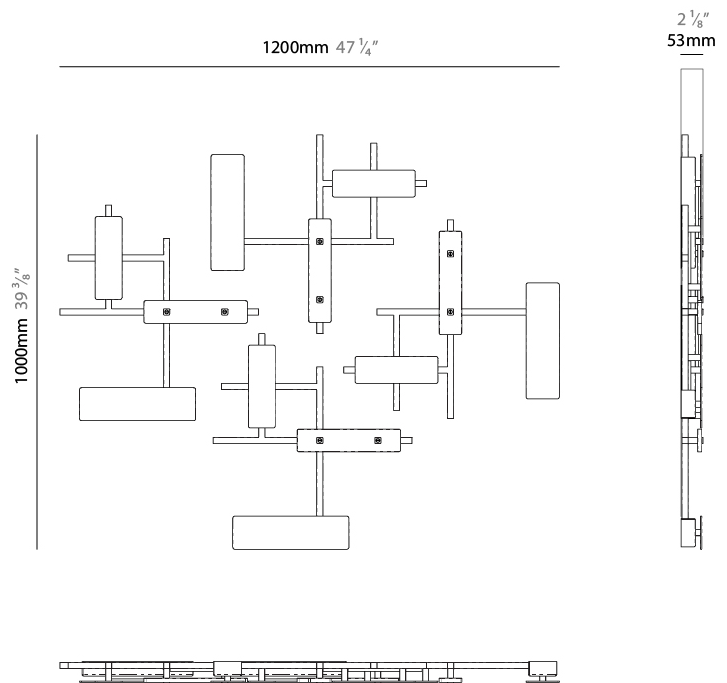

DOMINO SURFACE

D183005-

base number   Color   Finish   Finish
Temperature   Options   Options

1. To build a product code in our configurator select the specify button on the base model # product page
2. To build a manual product code on this datasheet choose from the options listed below in blue font and add the suffix to the base model #

GENERAL

Series: Domino
Partner: Artigia
Division: Design
Installation: Surface
Product Type: Ceiling Surface
Mounting Location: Ceiling
Light Distribution: Direct / Indirect

PHYSICAL

Shape: Rectangle
Length (mm): 1200
Length (in): 47 1/4
Width (mm): 1000
Width (in): 39 3/8
Depth (mm): 50
Depth (in): 1 15/16
Diffuser: Glass - Clear / Amber / Smoke Gray
Fixture Finish: BBS / BUB / ABR / DRB / DUB / AGD / LBB / DBZ / BBN / PCH / PGO / PBN / WHI / BLK
Accent Finish: CLR / AMB / SMG
Fixture Material: Glass / Metal
Primary Material: Glass

ELECTRICAL

Lamp Type: LED
Input Wattage (W): 60
Dimming: Dali Dimming / Phase Dimming
Driver Included: Yes
Driver Location: Integrated
Driver Class: Class 2
Input Voltage (V): 120
Output Voltage (V): 12
Upon Request: 0-10V Dimming

LED

Number of LEDs: 12
Color Temperature (°K): 2700 / 3000 / 4000
Nominal Lumen (lm): 9672 / 10032 / 10656
Lamp Life (hrs): 50000

OPTICAL

RATINGS AND CERTIFICATIONS

Certified By: Certified for North American Standards
IP rating: IP20